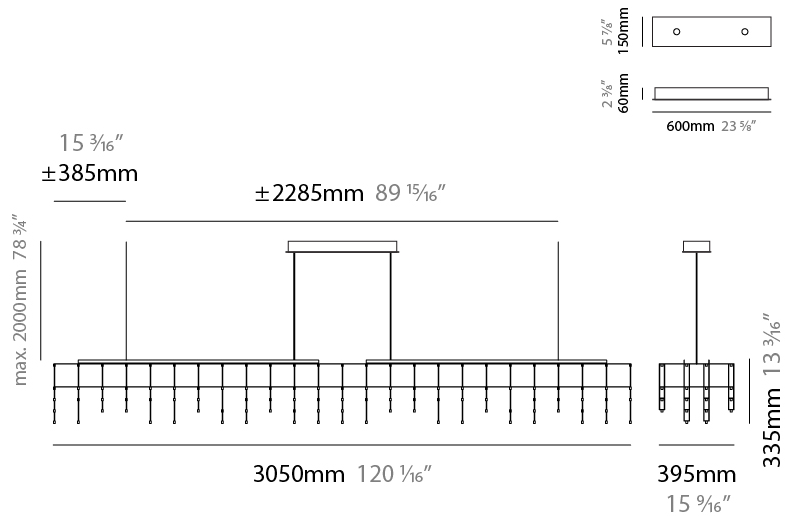

D101952-

base number   LED   Color   Finish
Dimming   Temperature   Options

1. To build a product code in our configurator select the specify button on the base model # product page
2. To build a manual product code on this datasheet choose from the options listed below in blue font and add the suffix to the base model #

GENERAL

Series: Universe Square Drops
Brand: Quasar
Division: Design
Mounting Type: Suspension
Mounting Location: Ceiling
Subcategory: Ambient

PHYSICAL

Shape: Rectangle
Length (mm): 3050
Length (in): 120 1/16
Width (mm): 395
Width (in): 15 9/16
Height (mm): 335
Height (in): 13 3/16
Max. Overall Height (mm): 2305
Max. Overall Height (in): 90 3/4
Light Distribution: Omnidirectional
Fixture Finish: [NIC / BRA / BBR](#)
Fixture Material: Metal
Cable Details: 2000mm Cable
Upon Request: Custom Sizes

ELECTRICAL

Number of Lamps: 135
Lamp Type: LED Retrofit
Input Wattage (W): 44.55
Bulb Included: Bulb Included
Max. Wattage Per Lamp (W): 0.33
Lamp Base: E10
Dimming: [0-10V Dimming / Phase Dimming (120Vac Only)](#)
Driver Included: Yes
Driver Location: Integrated
Driver Type: Constant Voltage - Universal
Driver Class: Class 2
Input Voltage (V): 120 - 277
Output Voltage (V): 12
Lamp Voltage (V): 12

LED

Color Temperature (°K): [2600 / 3000 / 3500](#)
Max. Delivered Lumen (lm): 6210 (2600K)
CRI: >90 CRI
Lamp Life (hrs): 50000

OPTICAL

RATINGS AND CERTIFICATIONS

Certified By: Certified for North American Standards
IP rating: IP20