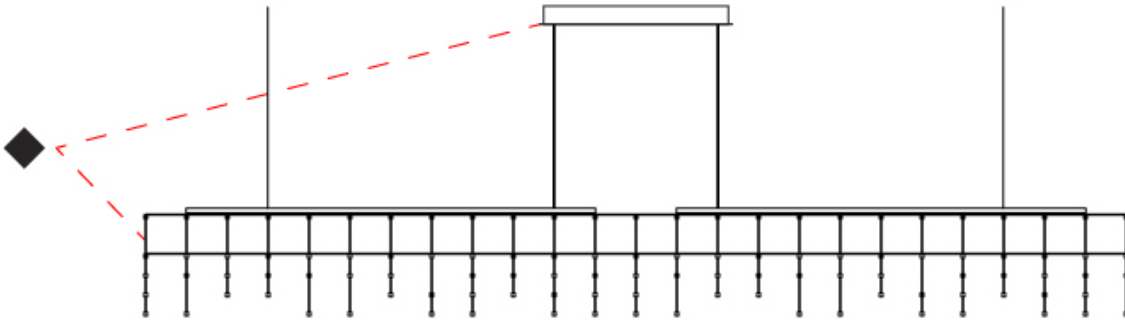

UNIVERSE SQUARE DROPS SUSPENSION

D101952-

PROJECT

TYPE

SPECIFIER

QUANTITY

DATE

D