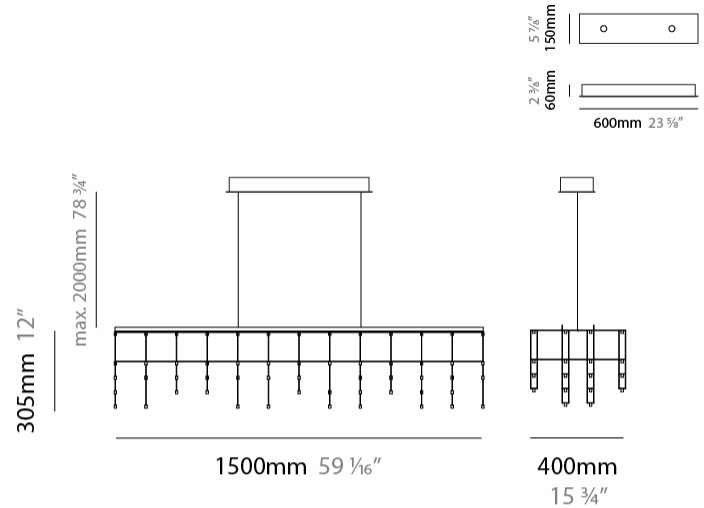

OPTICAL

RATINGS AND CERTIFICATIONS

Certified By: Certified for North American Standards
IP rating: IP20